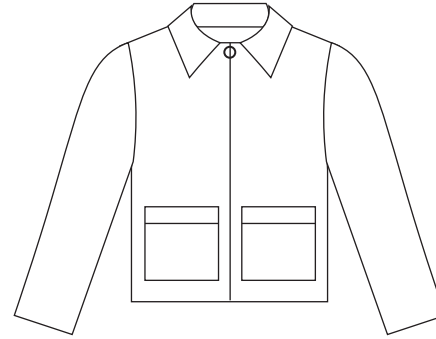

NE20081
SPRINKLED MULTI 3PCS
\$150/\$375
SIZE:?

Fall 2020
Delivery 2

70%POLY
30%WOOL

NATURAL

NE23081
NATURAL
TEAL
COMBO: #30
\$180/\$450
SIZE:XS/S,M/L

NE23080
TEAL 3PCS
NATURAL
\$160/\$400
SIZE:XS-L

64%RAYON
28%COTTON
8%SPX

Fall 2020
Delivery 1

100% POLY

WHITE

NE25080
LIQUID TAN 3PCS
LIQUID BLUE
\$80/\$200
SIZE:XS-L

NE25081
LIQUID BLUE 3PCS
LIQUID TAN
\$80/\$200
SIZE:XS-L

Fall 2020
Delivery 1

LIQUID TAN

LIQUID BLUE