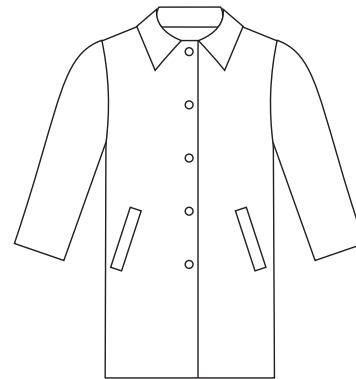

NE17131=NE12132
PLAID MULTI 3PCS
\$70/\$175
SIZE:2-10

NE17081
PLAID MULTI 3PCS
\$75/\$187
SIZE:XS-L

Fall 2020
Delivery 2

55%WOOL
45%POLY

SPRINKLED MULTI

TEAL

NE20080
SPRINKLED MULTI 3PCS
\$160/\$400
SIZE:XS/S,M/L

NE20081
SPRINKLED MULTI 3PCS
\$150/\$375
SIZE:?

Fall 2020
Delivery 2

70%POLY
30%WOOL

NATURAL

NE23081
NATURAL
TEAL
COMBO: #30
\$180/\$450
SIZE:XS/S,M/L

NE23080
TEAL 3PCS
NATURAL
\$160/\$400
SIZE:XS-L

64%RAYON
28%COTTON
8%SPX