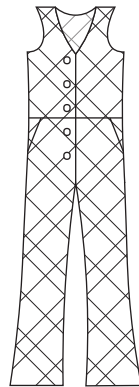

Fall 2020
Delivery 1

43% SILK
35% CASHMERE
22% COTTON

CYAN

MAGENTA

SHERBERT

NE14000
CYAN 3PCS
MAGENTA
SHERBERT
\$150/\$375
SIZE:S-L

NE14001
MAGENTA 3PCS
CYAN
SHERBERT
\$150/\$375
SIZE:S-L

NE14004
MULTI 3PCS
11022/11009/11020
\$175/\$438
SIZE:XS/S,M/L

3KGS, 11009 2KGS
SIZE:XS-L

Fall 2020
Delivery 2

78% POLY
20% RAYON
2% SPX

PLAID MULTI

NE17000
PLAID MULTI 3PCS
\$70/\$175
SIZE:XS-L

NE17130
PLAID MULTI 3PCS
\$80/\$200
SIZE:XS-L

NE17110
PLAID MULTI 3PCS
\$70/\$175
SIZE:2-10

NE17131=NE12132
PLAID MULTI 3PCS
\$70/\$175
SIZE:2-10

NE17081
PLAID MULTI 3PCS
\$75/\$187
SIZE:XS-L

Fall 2020
Delivery 2

55%WOOL
45%POLY

SPRINKLED MULTI

TEAL

NE20080
SPRINKLED MULTI 3PCS
\$160/\$400
SIZE:XS/S,M/L